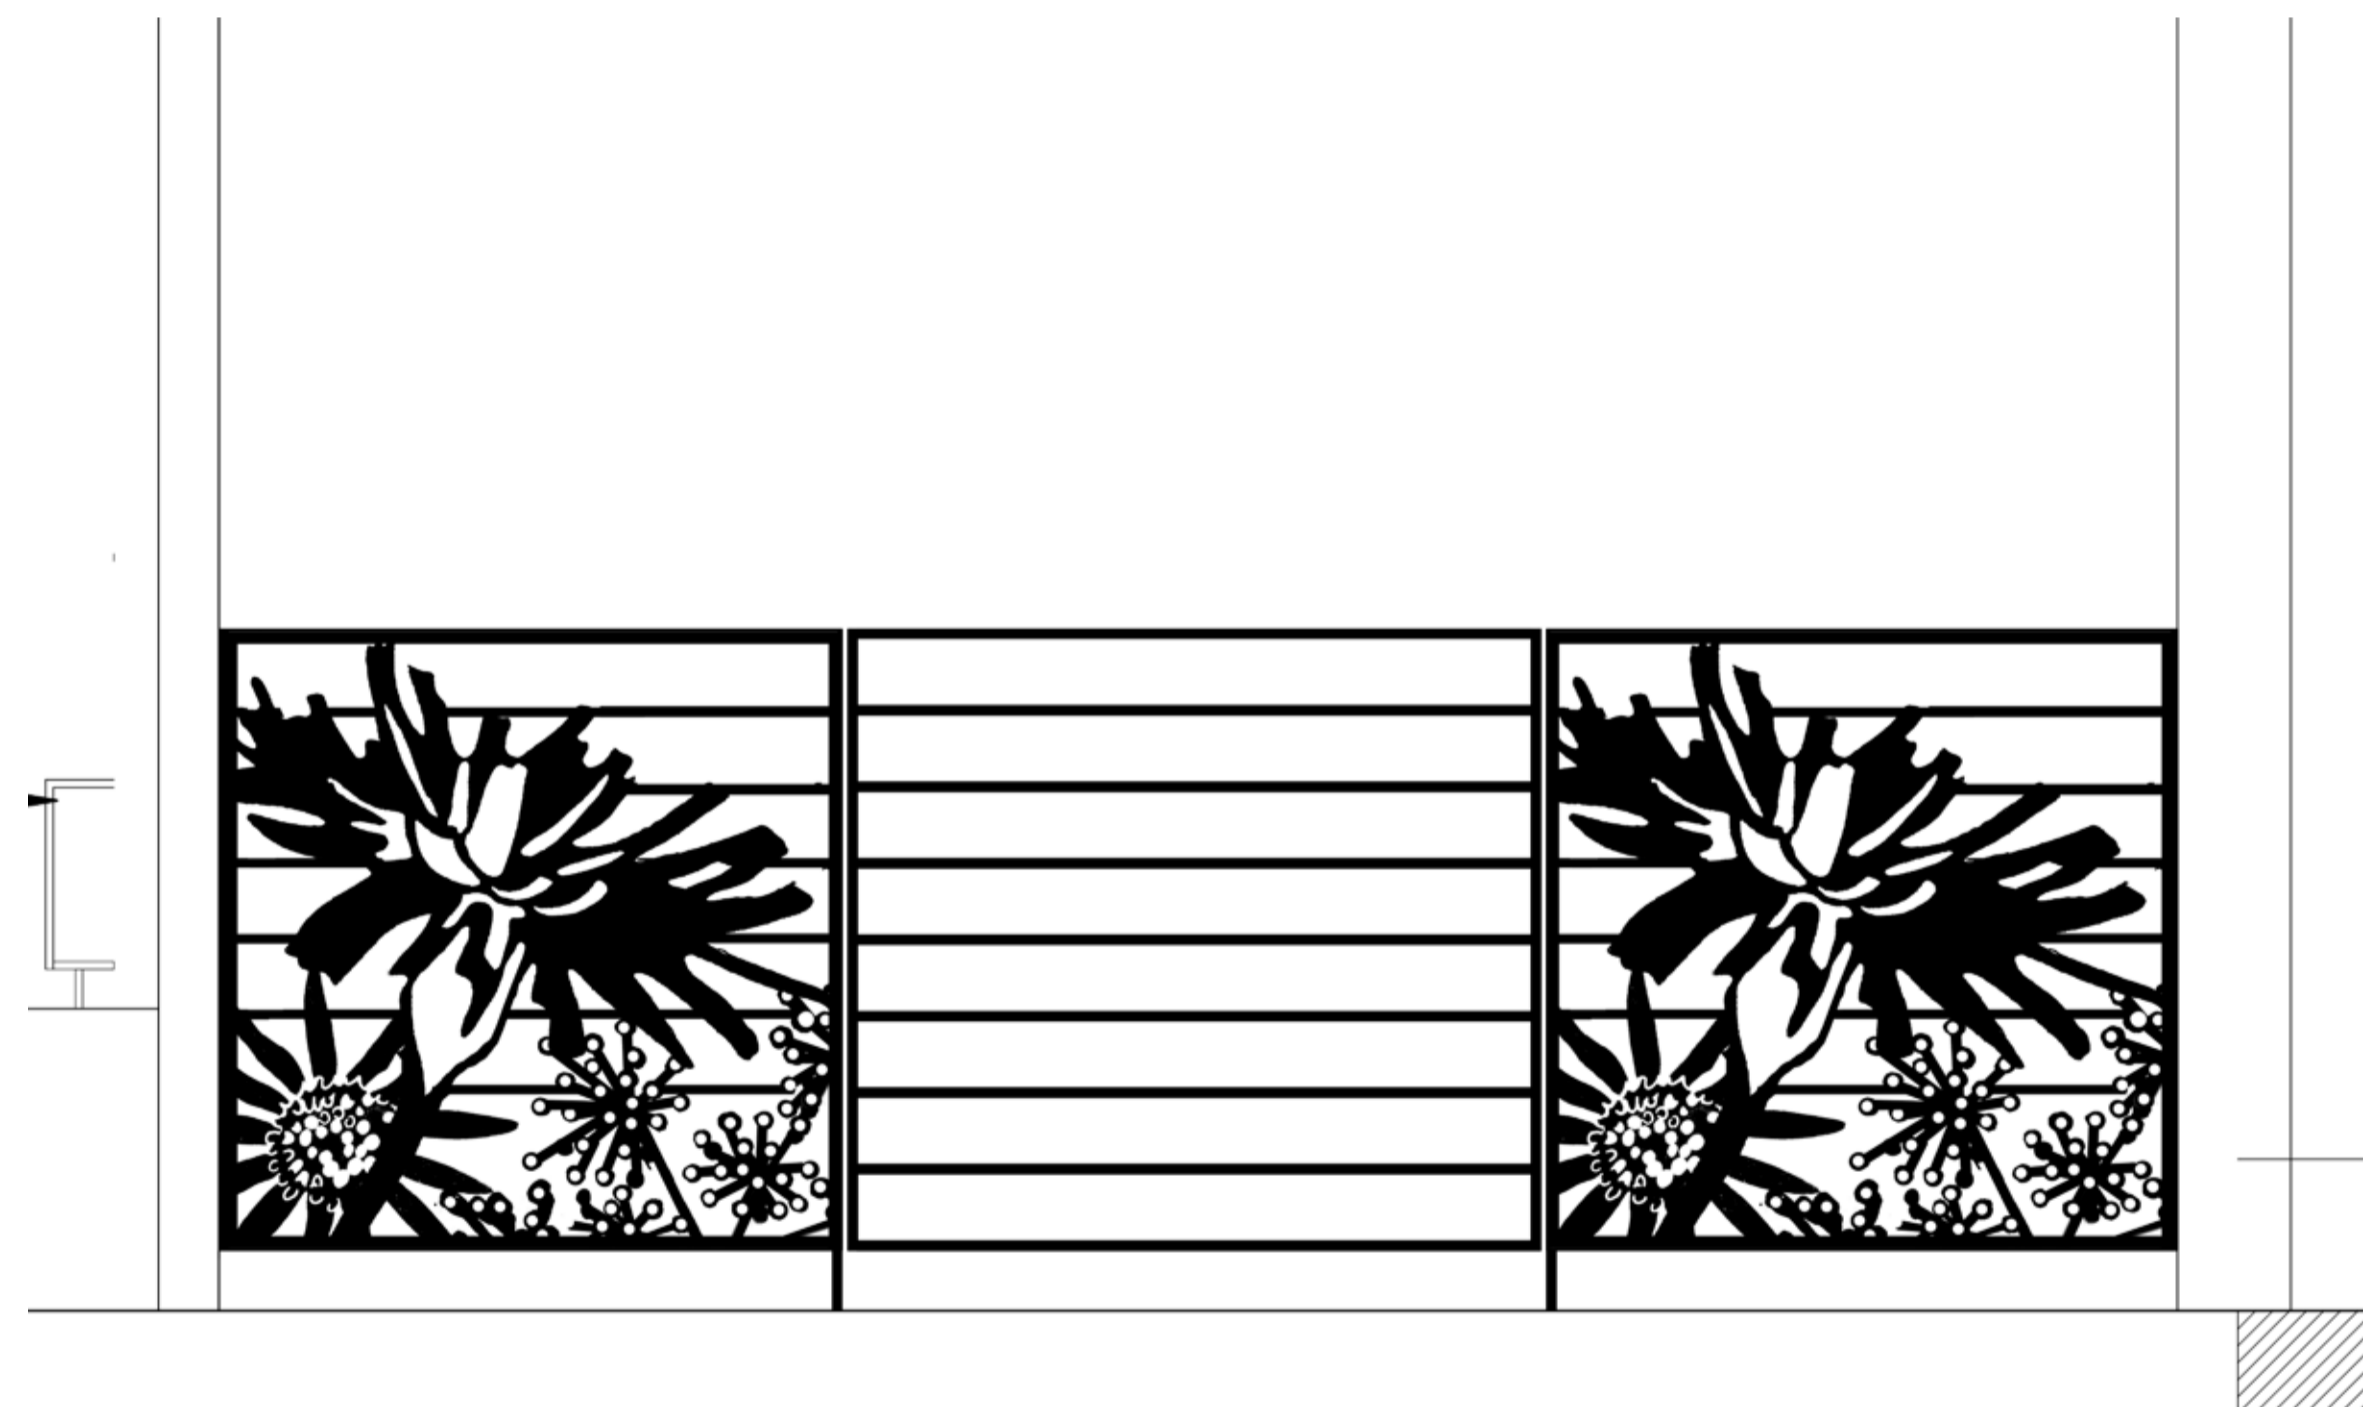

Railings to be flat bar mild steel 80 mm x 12 mm at 90 mm centres powder coated charcola grey

Panel detail.
The inspiration has been taken from Naseem's interest in wild flowers and their uses. The panel includes stylised images of dandelion, ragwort and hogweed, all common urban wild plants.
Each panel is 1200 mm x 900 mm high laser cut corten steel.

Sample of corten steel.

Pattern repeated for the entrance to the pergola garden.